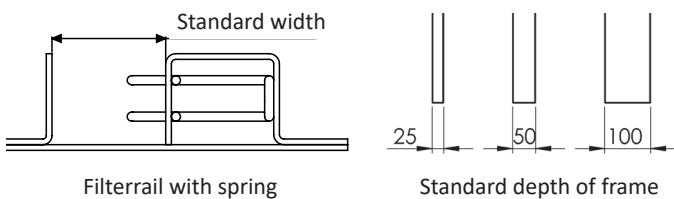

EXAMPLE DESCRIPTIVE TEXT

Filter housing ABC-PFS manufactured by ABC Ventilationproducts AB. Size 300x300, manufactured in galvanized steel. Corrosion protection class C3. Filterrail 25mm. PG joint duct connection.