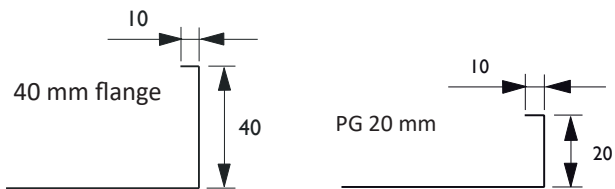

### ACCESSORIES

ABC-FR flatfilter frame is intended for ABC-PFS. Manufactured in 3 different depths for filtermat, 25, 50 and 100 mm.

ABC-Manometer - Pressure gauge manometer to indicate filter change. Measures pressure drop over filters.

ABC-ÖGF, flat transfer to spiro tube-nipple dimension.

ABC-ÖGKC, tapered transfer to spiro tube-nipple dimension.

Duct connection

MEASUREMENTS/SIZE

Size ABC-PFS	Weight kg	Width	Height	Length	Quantity ABC-FR frames	Exact dimensions FR-Frame Width x Height
200x200/250	4	200	200	250	1	192x192
300x300/250	7	300	300	250	1	292x292
300x600/250	10	300	600	250	1	292x592
400x400/250	8	400	400	250	1	392x392
500x500/250	10	500	500	250	1	492x492
600x300/250	10	600	300	250	1	592x292
600x600/250	12	600	600	250	1	592x592
600x900/250	14	600	900	250	1	592x892
600x1200/250	19	600	1200	250	1	592x1192
600x1500/250	21	600	1500	250	2	592x742
600x1800/250	25	600	1800	250	2	592x892
700x700/250	14	700	700	250	1	692x692
800x800/250	15	800	800	250	1	792x792
900x600/250	15	900	600	250	1	892x592
900x900/250	17	900	900	250	1	892x892
900x1200/250	22	900	1200	250	2	892x592
900x1500/250	25	900	1500	250	2	892x742
900x1800/250	30	900	1800	250	2	892x892
1000x1000/250	22	1000	1000	250	2	992x492
1200x600/250	17	1200	600	250	2	592x592
1200x900/250	20	1200	900	250	2	1192x442
1200x1200/250	25	1200	1200	250	2	1192x592
1200x1500/250	28	1200	1500	250	2	1192x742
1200x1800/250	34	1200	1800	250	3	1192x592
1500x600/250	20	1500	600	250	1	1492x592
1500x900/250	22	1500	900	250	4	742x442
1500x1200/250	29	1500	1200	250	4	742x592
1500x1500/250	31	1500	1500	250	4	742x742
1500x1800/250	38	1500	1800	250	4	742x892
1800x600/250	23	1800	600	250	2	892x592
1800x900/250	25	1800	900	250	4	892x442
1800x1200/250	32	1800	1200	250	4	892x592
1800x1500/250	35	1800	1500	250	4	892x742
1800x1800/250	42	1800	1800	250	4	892x892