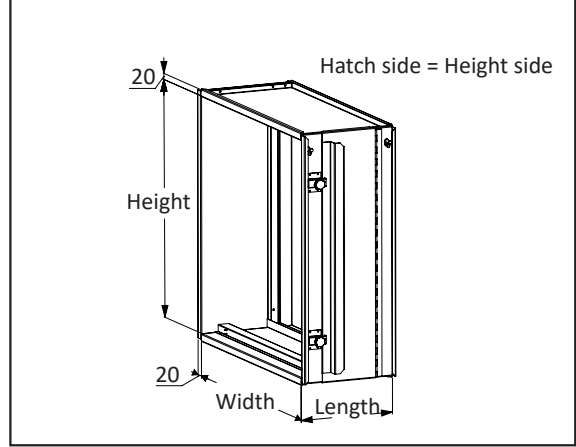

### ACCESSORIES

ABC-FR flatfilter frame is intended for ABC-PFS. Manufactured in 3 different depths for filtermat, 25, 50 and 100 mm.

ABC-Manometer - Pressure gauge manometer to indicate filter change. Measures pressure drop over filters.

ABC-ÖGF, flat transfer to spiro tube-nipple dimension.

ABC-ÖGKC, tapered transfer to spiro tube-nipple dimension.

Duct connection

MEASUREMENTS/SIZE

Size ABC-PFS	Weight kg	Width	Height	Length	Quantity ABC-FR frames	Exact dimensions FR-Frame Width x Height
200x200/250	4	200	200	250	1	192x192
300x300/250	7	300	300	250	1	292x292
300x600/250	10	300	600	250	1	292x592
400x400/250	8	400	400	250	1	392x392
500x500/250	10	500	500	250	1	492x492
600x300/250	10	600	300	250	1	592x292
600x600/250	12	600	600	250	1	592x592
600x900/250	14	600	900	250	1	592x892
600x1200/250	19	600	1200	250	1	592x1192
600x1500/250	21	600	1500	250	2	592x742
600x1800/250	25	600	1800	250	2	592x892
700x700/250	14	700	700	250	1	692x692
800x800/250	15	800	800	250	1	792x792
900x600/250	15	900	600	250	1	892x592
900x900/250	17	900	900	250	1	892x892
900x1200/250	22	900	1200	250	2	892x592
900x1500/250	25	900	1500	250	2	892x742
900x1800/250	30	900	1800	250	2	892x892
1000x1000/250	22	1000	1000	250	2	992x492
1200x600/250	17	1200	600	250	2	592x592
1200x900/250	20	1200	900	250	2	1192x442
1200x1200/250	25	1200	1200	250	2	1192x592
1200x1500/250	28	1200	1500	250	2	1192x742
1200x1800/250	34	1200	1800	250	3	1192x592
1500x600/250	20	1500	600	250	1	1492x592
1500x900/250	22	1500	900	250	4	742x442
1500x1200/250	29	1500	1200	250	4	742x592
1500x1500/250	31	1500	1500	250	4	742x742
1500x1800/250	38	1500	1800	250	4	742x892
1800x600/250	23	1800	600	250	2	892x592
1800x900/250	25	1800	900	250	4	892x442
1800x1200/250	32	1800	1200	250	4	892x592
1800x1500/250	35	1800	1500	250	4	892x742
1800x1800/250	42	1800	1800	250	4	892x892